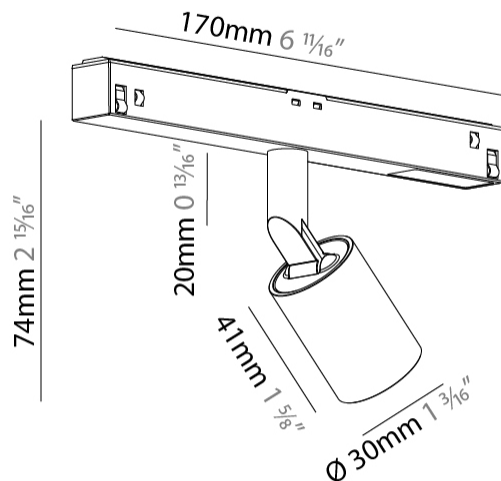

1. To build a product code in our configurator select the specify button on the base model # product page
2. To build a manual product code on this datasheet choose from the options listed below in blue font and add the suffix to the base model #

GENERAL

Series: Centriq
Subseries: Centriq for Clicktrack
Brand: Prolight
Division: Architectural
Mounting Type: Track
Mounting Location: Ceiling
Subcategory: Spots

PHYSICAL

Shape: Cylinder
Diameter (mm): 30
Diameter (in): 1 ³/₁₆
Length (mm): 170
Length (in): 6 ¹³/₁₆
Height (mm): 74
Height (in): 2 ¹⁵/₁₆
Light Distribution: Adjustable / Direct
Fixture Finish: SSR / BKV / CWI / CRY / HAB / UFT / ITA / RUA / FTG / MYG / LOD / PUS / FRO / FUP / KIA / POP / BLS / SPG / MEY / GOH / GUM / CHC / COM / ABZ / JAG / OBR / MOS / ROR
Fixture Material: Aluminum

ELECTRICAL

Lamp Type: LED (Zhaga Standard)
Input Wattage (W): 4
Total Output Wattage (W): 3.6
Dimming: Non-Dimmable
Driver Included: No
Driver Location: Remote
Driver Type: Constant Voltage - Universal
Driver Class: Class 2
Input Voltage (V): 48
Constant Current (MA): 340
Upon Request: 0-10Vdc dimming / DALI dimming

LED

Number of LEDs: 1
Color Temperature (°K): 2700 / 3000 / 4000
Max. Delivered Lumen (lm): 260 / 270 / 290
CRI: >90 CRI

OPTICAL

Optic°: 24 / 32
Adjustability: Rotational 360°; Tilt 90° (±45°)

RATINGS AND CERTIFICATIONS

Certified By: Certified for North American Standards
IP rating: IP20