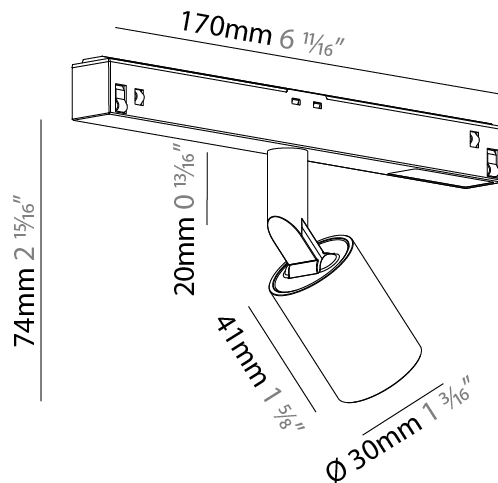

1. To build a product code in our configurator select the specify button on the base model # product page
2. To build a manual product code on this datasheet choose from the options listed below in blue font and add the suffix to the base model #

GENERAL

Series: Centriq
Subseries: Centriq for Clicktrack
Brand: Prolicht
Division: Architectural
Mounting Type: Track
Mounting Location: Ceiling
Subcategory: Spots

PHYSICAL

Shape: Cylinder
Diameter (mm): 40
Diameter (in): 1 5/16
Length (mm): 170
Length (in): 6 11/16
Height (mm): 88
Height (in): 3 7/16
Light Distribution: Adjustable / Direct
Fixture Finish: SSR / BKV / CWI / CRY / HAB / UFT / ITA / RUA / FTG / MYG / LOD / PUS / FRO / FUP / KIA / POP / BLS / SPG / MEY / GOH / GUM / CHC / COM / ABZ / JAG / OBR / MOS / ROR
Fixture Material: Aluminum

ELECTRICAL

Lamp Type: LED (Zhaga Standard)
Input Wattage (W): 6
Total Output Wattage (W): 5.4
Dimming: Non-Dimmable
Driver Included: No
Driver Location: Remote
Driver Type: Constant Voltage - Universal
Driver Class: Class 2
Input Voltage (V): 48
Constant Current (MA): 340
Upon Request: 0-10Vdc dimming / DALI dimming

LED

Number of LEDs: 1
Color Temperature (°K): 2700 / 3000 / 4000
Max. Delivered Lumen (lm): 494 / 519 / 526
CRI: >90 CRI

OPTICAL

Reflector°: 20 / 40 / 50
Optic°: 31 / 36
Adjustability: Rotational 360°; Tilt 90° (±45°)

RATINGS AND CERTIFICATIONS

Certified By: Certified for North American Standards
IP rating: IP20