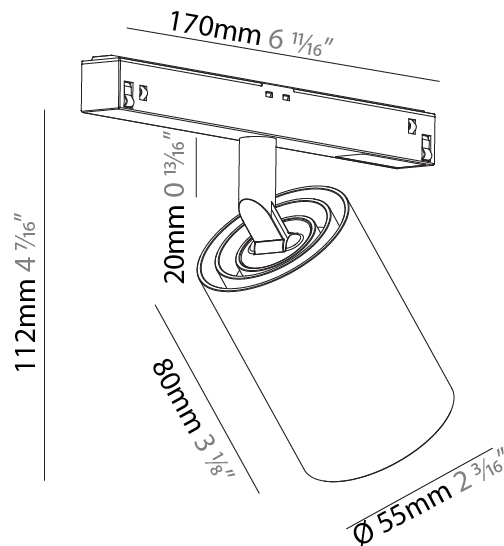

1. To build a product code in our configurator select the specify button on the base model # product page
2. To build a manual product code on this datasheet choose from the options listed below in blue font and add the suffix to the base model #

GENERAL

Series: Centriq
Subseries: Centriq for Clicktrack
Brand: Prolicht
Division: Architectural
Mounting Type: Track
Mounting Location: Ceiling
Subcategory: Spots

PHYSICAL

Shape: Cylinder
Diameter (mm): 55
Diameter (in): 2 ³/₁₆
Length (mm): 170
Length (in): 6 ¹³/₁₆
Height (mm): 112
Height (in): 4 ⁷/₁₆
Light Distribution: Adjustable / Direct
Fixture Finish: SSR / BKV / CWI / CRY / HAB / UFT / ITA / RUA / FTG / MYG / LOD / PUS / FRO / FUP / KIA / POP / BLS / SPG / MEY / GOH / GUM / CHC / COM / ABZ / JAG / OBR / MOS / ROR
Fixture Material: Aluminum

ELECTRICAL

Lamp Type: LED (Zhaga Standard)
Input Wattage (W): 12
Total Output Wattage (W): 10.9
Dimming: Non-Dimmable
Driver Included: No
Driver Location: Remote
Driver Type: Constant Voltage - Universal
Driver Class: Class 2
Input Voltage (V): 48
Constant Current (mA): 580
Upon Request: 0-10Vdc dimming / DALI dimming

LED

Number of LEDs: 1
Color Temperature (°K): 2700 / 3000 / 4000
Max. Delivered Lumen (lm): 750 / 780 / 840
CRI: >90 CRI

OPTICAL

Reflector°: 17 / 33 / 46
Optic°: 15 / 25 / 35
Adjustability: Rotational 360°; Tilt 90° (±45°)

RATINGS AND CERTIFICATIONS

Certified By: Certified for North American Standards
IP rating: IP20